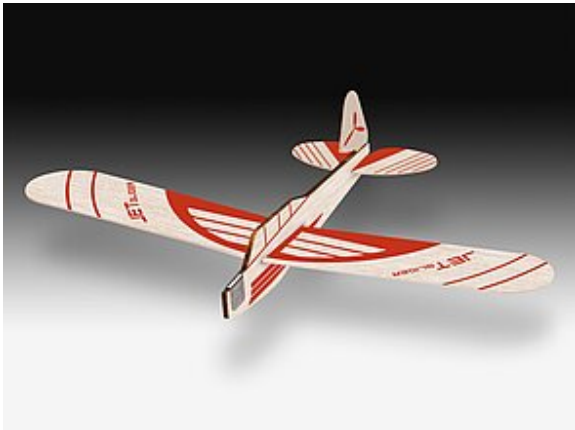

24327 EAN: 4009803243276

Flying Action Balsa Birds, red
Parts: 3 Length: 194 mm Span width: 305 mm