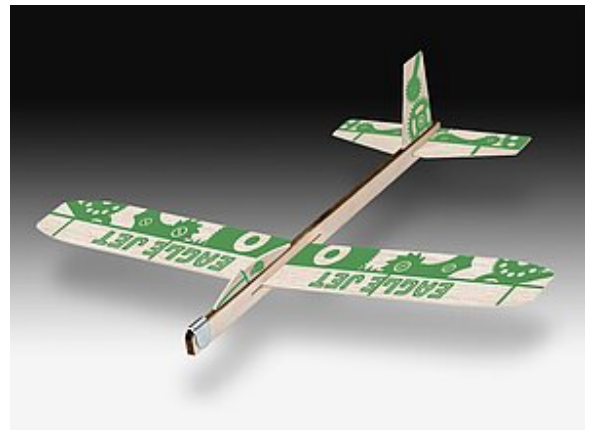

24330 EAN: 4009803243306

Flying Action Balsa Birds, green
Parts: 3 Length: 260 mm Span width: 295 mm