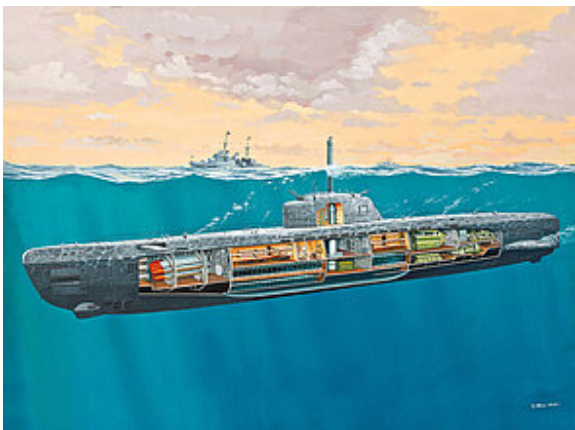

05078 EAN: 4009803050782

German Submarine Type XXI with Interior
Scale: 1:144 Parts: 50 Length: 531 mm
LEVEL 4