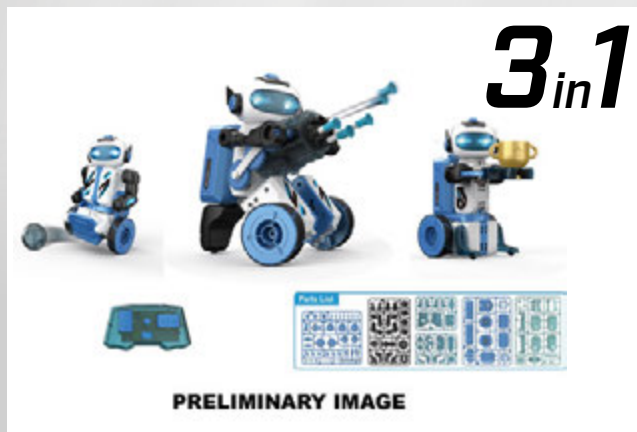

21304

EAN: 400980213040

RC Engineering Vehicle 4in1

Parts: 176 Length: 235 mm Age: 8+

21305

EAN: 4009803213057

Hydraulic Excavator 3in1

Parts: 177 Length: 235 mm Age: 8+