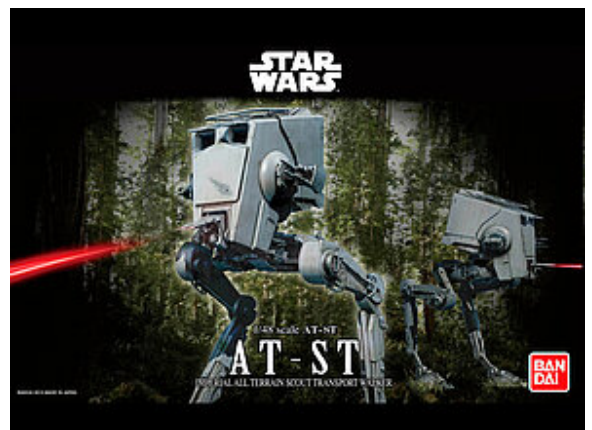

01202

EAN: 4009803012025

AT-ST (BANDAI)

Scale: 1:48 Parts: 144 Length: 102 mm