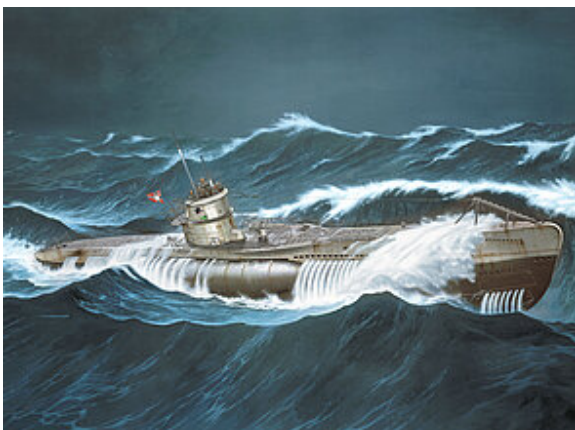

05675

EAN: 4009803056753

Gift Set "Das Boot" Movie 40 Years Collector's Ed.

Scale: 1:144 Parts: 87 Length: 465 mm

GIFT SET **LEVEL 3**