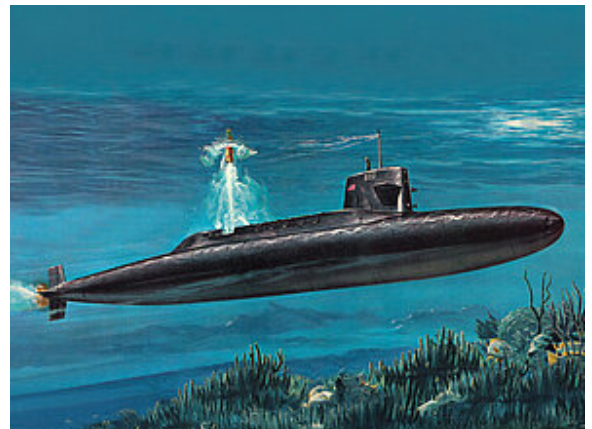

EAN: 4009803047447

Fokker Dr.I "Richthofen"

Scale: 1:28 Parts: 66 Length: 211 mm

LEVEL 4

05184 EAN: 4009803051840

U.S.S. Nautilus

Scale: 1:305 Parts: 30 Length: 300 mm

Model Set **LEVEL 3** NEW